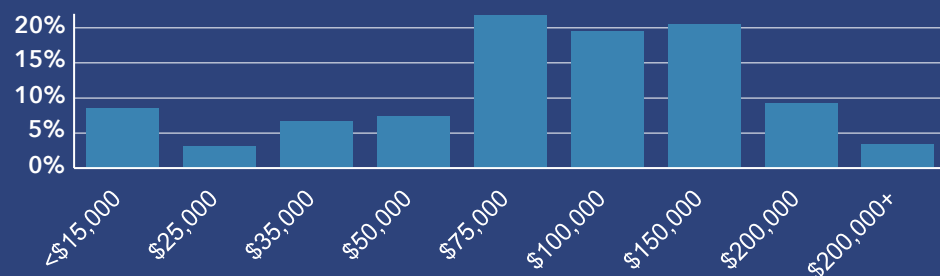

Household Income