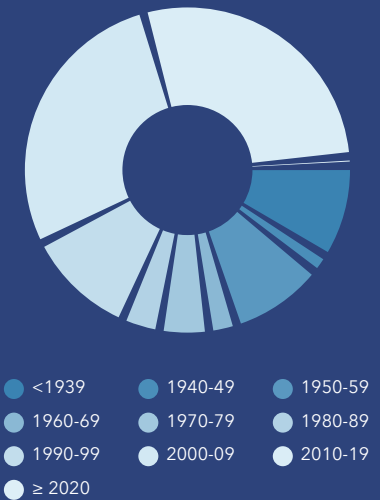

Community Summary

Walton City, KY
Walton City, KY (2180490)
Geography: Place

Prepared by Esri

COMMUNITY SUMMARY

Walton City, KY
Geography: Place

5,602	0.61%	2.90	24.3	31.8	\$77,442	\$239,277	\$169,499	30.9%	59.2%	9.9%
Population Total	Population Growth	Average HH Size	Diversity Index	Median Age	Median HH Income	Median Home Value	Median Net Worth	Age <18	Age 18-64	Age 65+

10.1%
Services

31.2%
Blue Collar

58.7%
White Collar

Mortgage as Percent of Salary

Age Profile: 5 Year Increments

Home Ownership

Housing: Year Built

Home Value

Household Income

Educational Attainment

Commute Time: Minutes

Source: This infographic contains data provided by Esri (2024), ACS (2018-2022).

© 2024 Esri

Source: This infographic contains data provided by Esri (2024), ACS (2018-2022).