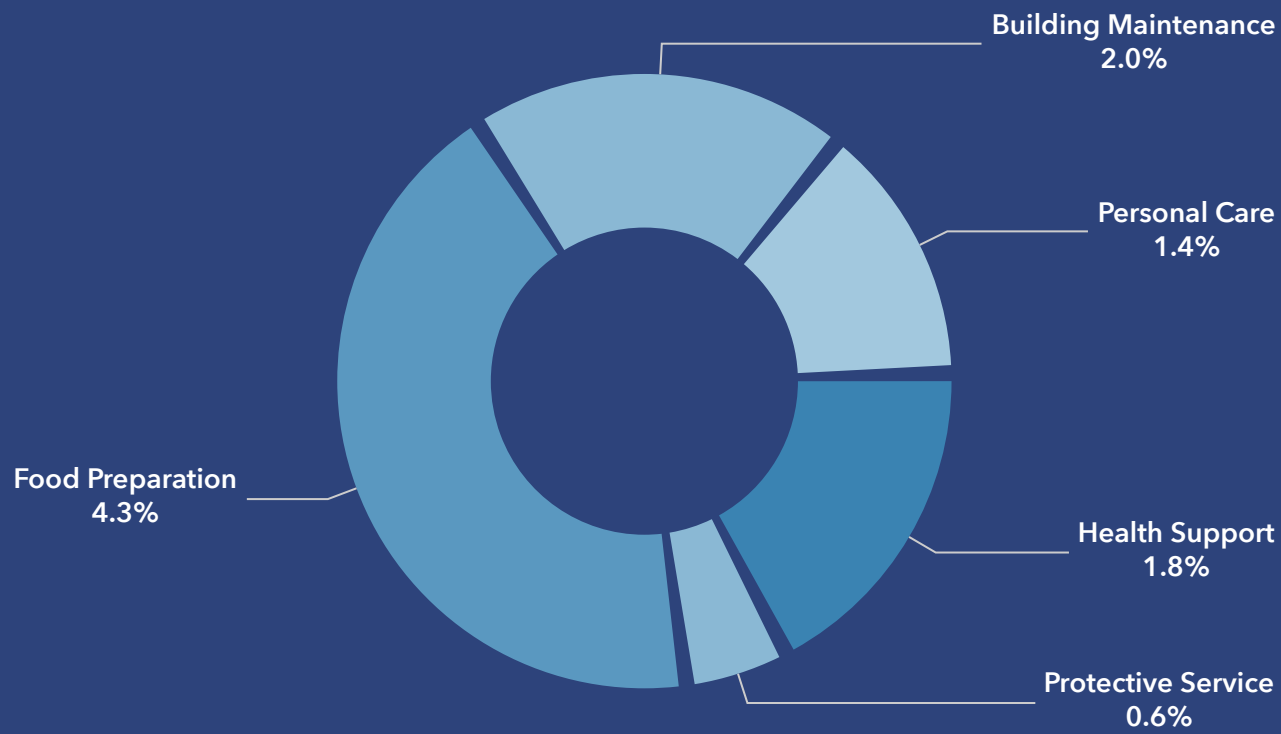

Community Summary

Walton City, KY
Walton City, KY (2180490)
Geography: Place

Prepared by Esri

Services