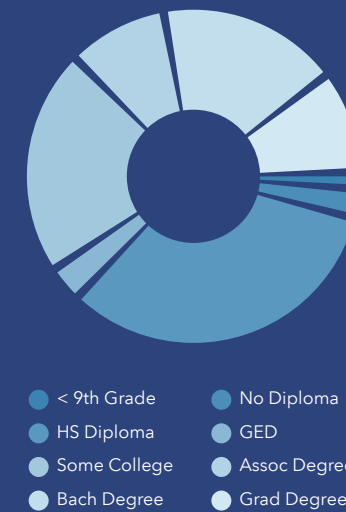

Educational Attainment