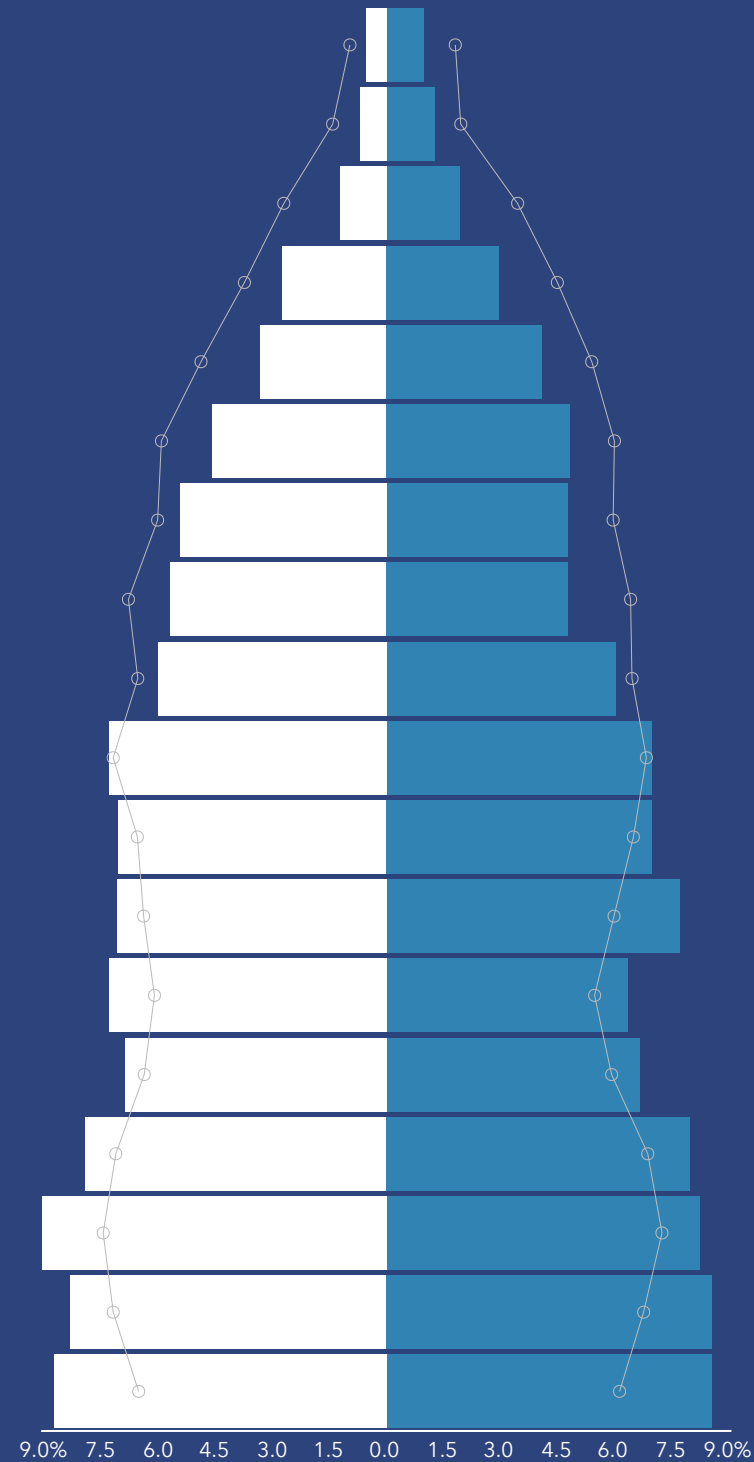

Community Summary

Walton City, KY
Walton City, KY (2180490)
Geography: Place

Prepared by Esri

COMMUNITY SUMMARY

Walton City, KY
Geography: Place

5,602	0.61%	2.90	24.3	31.8	\$77,442	\$239,277	\$169,499	30.9%	59.2%	9.9%
Population Total	Population Growth	Average HH Size	Diversity Index	Median Age	Median HH Income	Median Home Value	Median Net Worth	Age <18	Age 18-64	Age 65+

10.1%
Services

31.2%
Blue Collar

58.7%
White Collar

Mortgage as Percent of Salary

Age Profile: 5 Year Increments

Home Ownership

Housing: Year Built

Home Value

Household Income

Educational Attainment

Commute Time: Minutes

Source: This infographic contains data provided by Esri (2024), ACS (2018-2022).

© 2024 Esri

Source: This infographic contains data provided by Esri (2024), ACS (2018-2022).

©2024 Esri

Community Summary

Walton City, KY
 Walton City, KY (2180490)
 Geography: Place

Prepared by Esri

Age Pyramid

The largest group:
 2024 Males Age 10-14

The smallest group:
 2024 Males Age 85+

Dots show comparison to