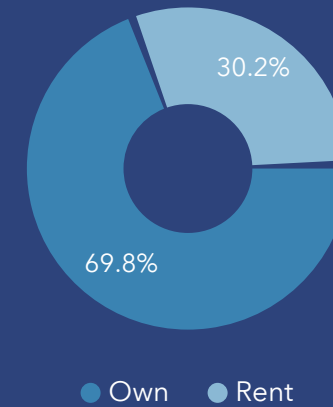

Community Summary

Walton City, KY
Walton City, KY (2180490)
Geography: Place

Prepared by Esri

COMMUNITY SUMMARY

Walton City, KY
Geography: Place

5,602	0.61%	2.90	24.3	31.8	\$77,442	\$239,277	\$169,499	30.9%	59.2%	9.9%
Population Total	Population Growth	Average HH Size	Diversity Index	Median Age	Median HH Income	Median Home Value	Median Net Worth	Age <18	Age 18-64	Age 65+

10.1%
Services

31.2%
Blue Collar

58.7%
White Collar

Mortgage as Percent of Salary

Age Profile: 5 Year Increments

Home Ownership

Housing: Year Built

Home Value

Household Income

Educational Attainment

Commute Time: Minutes

Source: This infographic contains data provided by Esri (2024), ACS (2018-2022).

© 2024 Esri

Source: This infographic contains data provided by Esri (2024), ACS (2018-2022).