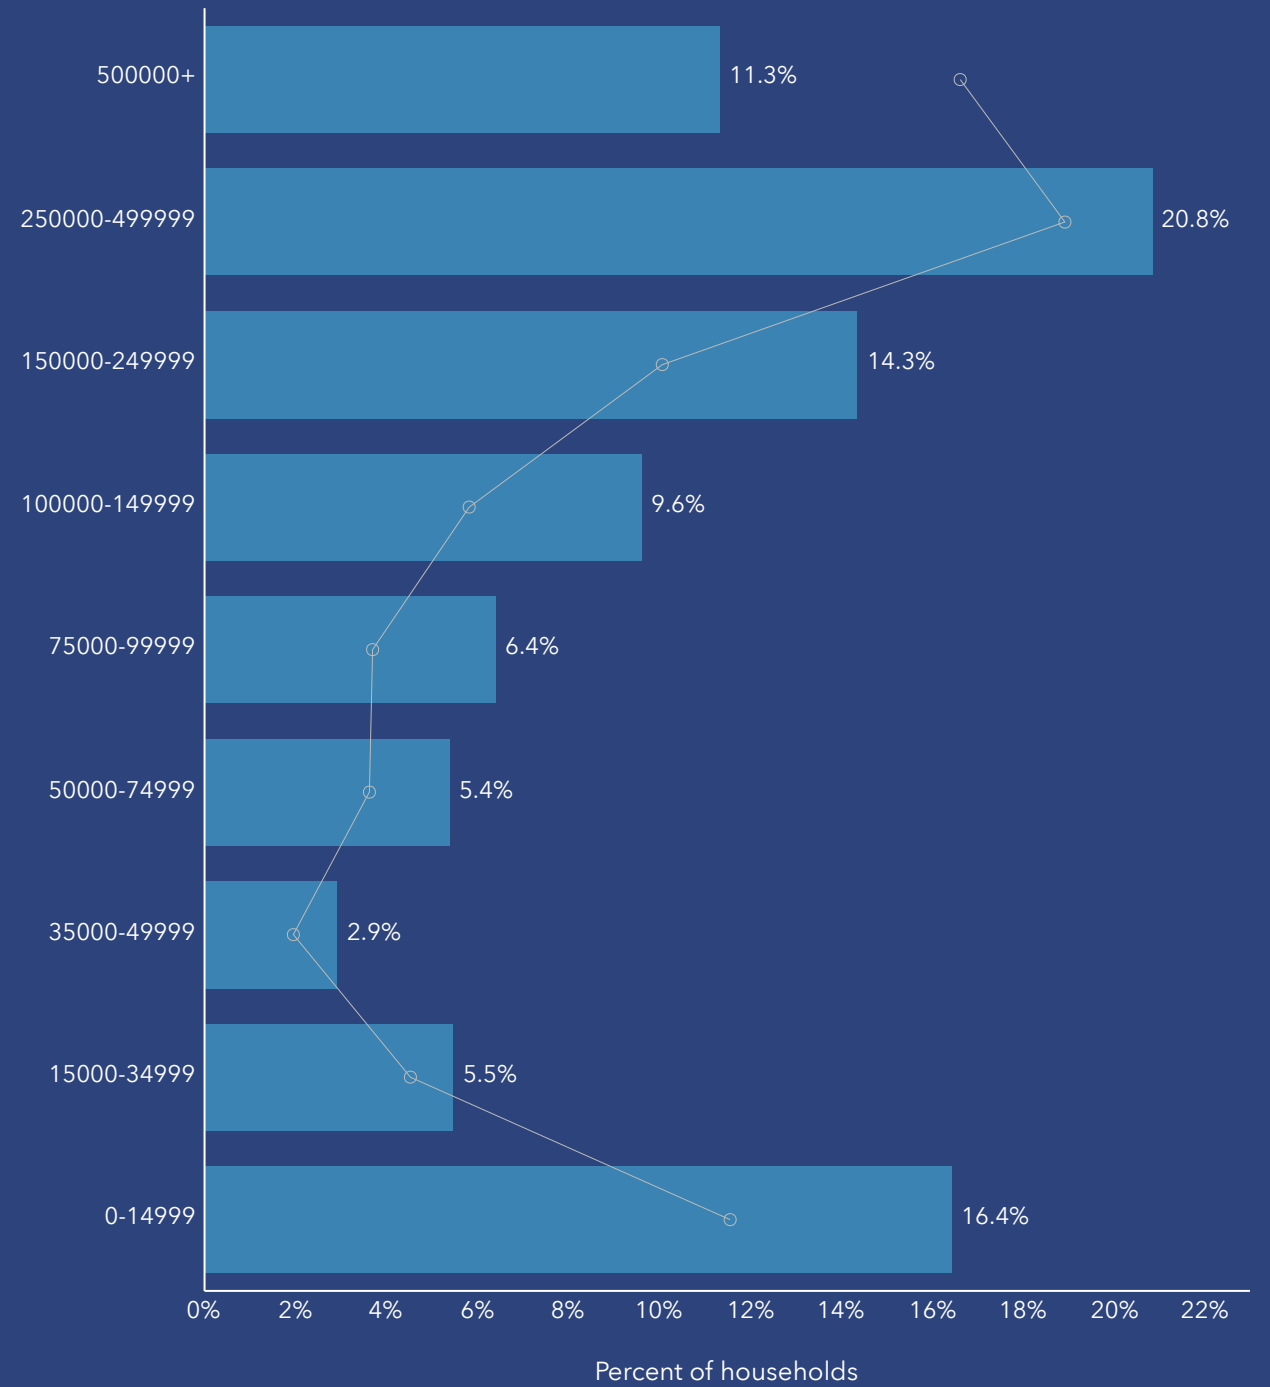

Net Worth (%)

Percent of households

Dots show comparison to

Boone County