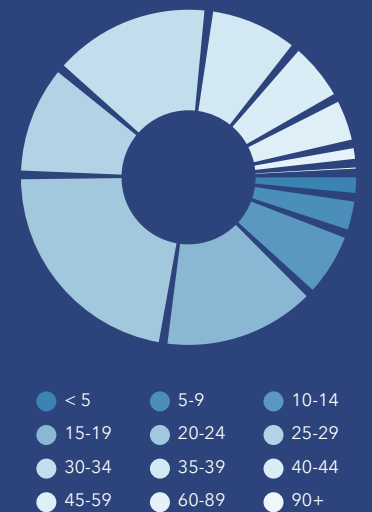

Community Summary

Walton City, KY
Walton City, KY (2180490)
Geography: Place

Prepared by Esri

COMMUNITY SUMMARY

Walton City, KY
Geography: Place

5,602	0.61%	2.90	24.3	31.8	\$77,442	\$239,277	\$169,499	30.9%	59.2%	9.9%
Population Total	Population Growth	Average HH Size	Diversity Index	Median Age	Median HH Income	Median Home Value	Median Net Worth	Age <18	Age 18-64	Age 65+

10.1%
Services

31.2%
Blue Collar

58.7%
White Collar

Mortgage as Percent of Salary

Age Profile: 5 Year Increments

Home Ownership

Housing: Year Built

Home Value

Household Income

Educational Attainment

Commute Time: Minutes

Source: This infographic contains data provided by Esri (2024), ACS (2018-2022).

© 2024 Esri

Source: This infographic contains data provided by Esri (2024), ACS (2018-2022).

©2024 Esri

Community Summary

Walton City, KY
 Walton City, KY (2180490)
 Geography: Place

Prepared by Esri

Age Pyramid

The largest group:
 2024 Males Age 10-14

The smallest group:
 2024 Males Age 85+

Dots show comparison to