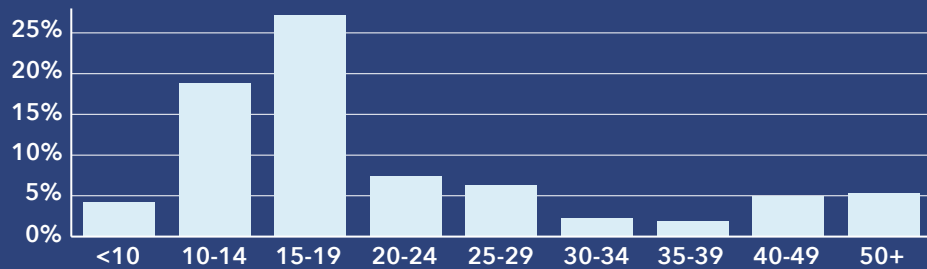

Community Summary

Walton City, KY
Walton City, KY (2180490)
Geography: Place

Prepared by Esri

COMMUNITY SUMMARY

Walton City, KY
Geography: Place

5,602	0.61%	2.90	24.3	31.8	\$77,442	\$239,277	\$169,499	30.9%	59.2%	9.9%
Population Total	Population Growth	Average HH Size	Diversity Index	Median Age	Median HH Income	Median Home Value	Median Net Worth	Age <18	Age 18-64	Age 65+

10.1%
Services

31.2%
Blue Collar

58.7%
White Collar

Mortgage as Percent of Salary

Age Profile: 5 Year Increments

Home Ownership

Housing: Year Built

Home Value

Household Income

Educational Attainment

Commute Time: Minutes

Source: This infographic contains data provided by Esri (2024), ACS (2018-2022).

© 2024 Esri

Source: This infographic contains data provided by Esri (2024), ACS (2018-2022).

©2024 Esri

Community Summary

Walton City, KY
 Walton City, KY (2180490)
 Geography: Place

Prepared by Esri

Age Pyramid

The largest group:
 2024 Males Age 10-14

The smallest group:
 2024 Males Age 85+

Dots show comparison to