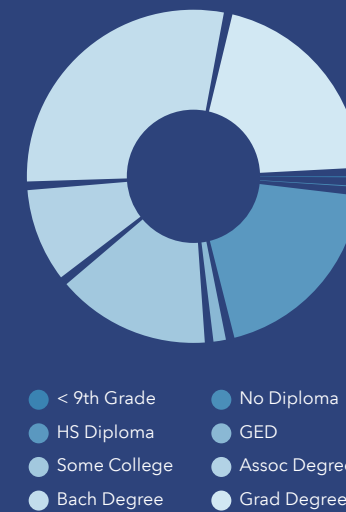

Educational Attainment