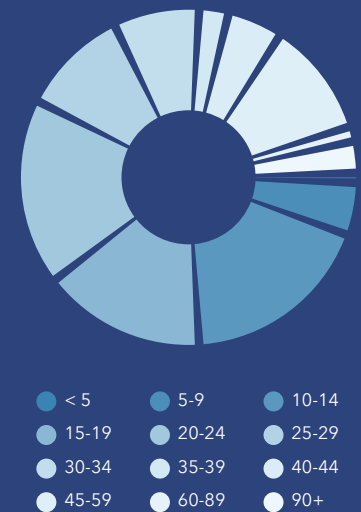

## COMMUNITY SUMMARY

Union City, KY  
 Geography: Place

8,275	2.61%	3.10	34.6	38.5	\$120,753	\$323,971	\$577,520	28.1%	57.4%	14.5%
Population Total	Population Growth	Average HH Size	Diversity Index	Median Age	Median HH Income	Median Home Value	Median Net Worth	Age <18	Age 18-64	Age 65+

9.8%  
Services

14.6%  
Blue Collar

75.5%  
White Collar

Mortgage as Percent of Salary

Age Profile: 5 Year Increments

Home Ownership

Housing: Year Built

Home Value

Household Income

Educational Attainment

Commute Time: Minutes

Source: This infographic contains data provided by Esri (2024), ACS (2018-2022).

© 2024 Esri

Source: This infographic contains data provided by Esri (2024), ACS (2018-2022).