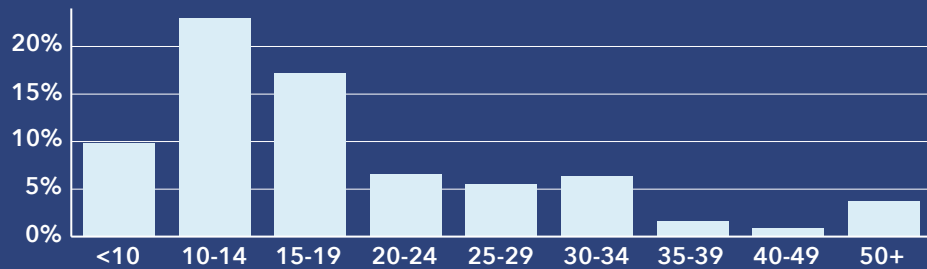

## COMMUNITY SUMMARY

Union City, KY  
 Geography: Place

8,275	2.61%	3.10	34.6	38.5	\$120,753	\$323,971	\$577,520	28.1%	57.4%	14.5%
Population Total	Population Growth	Average HH Size	Diversity Index	Median Age	Median HH Income	Median Home Value	Median Net Worth	Age <18	Age 18-64	Age 65+

9.8%  
Services

14.6%  
Blue Collar

75.5%  
White Collar

Mortgage as Percent of Salary

Age Profile: 5 Year Increments

Home Ownership

Housing: Year Built

Home Value

Household Income

Educational Attainment

Commute Time: Minutes

Source: This infographic contains data provided by Esri (2024), ACS (2018-2022).

© 2024 Esri

Source: This infographic contains data provided by Esri (2024), ACS (2018-2022).