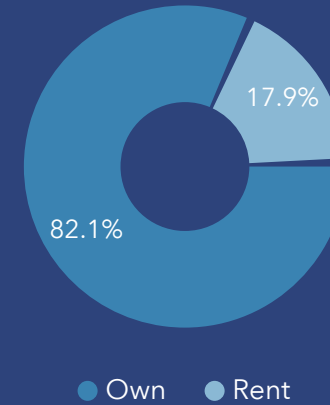

9.8%  
Services

14.6%  
Blue Collar

75.5%  
White Collar

Mortgage as Percent of Salary

Age Profile: 5 Year Increments

Home Ownership

Housing: Year Built

Home Value

Household Income

Educational Attainment

Commute Time: Minutes

Source: This infographic contains data provided by Esri (2024), ACS (2018-2022).

© 2024 Esri

Source: This infographic contains data provided by Esri (2024), ACS (2018-2022).