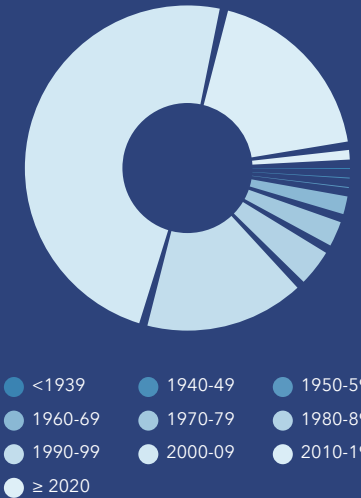

## COMMUNITY SUMMARY

Union City, KY  
 Geography: Place

8,275	2.61%	3.10	34.6	38.5	\$120,753	\$323,971	\$577,520	28.1%	57.4%	14.5%
Population Total	Population Growth	Average HH Size	Diversity Index	Median Age	Median HH Income	Median Home Value	Median Net Worth	Age <18	Age 18-64	Age 65+

9.8%  
Services

14.6%  
Blue Collar

75.5%  
White Collar

Mortgage as Percent of Salary

Age Profile: 5 Year Increments

Home Ownership

Housing: Year Built

Home Value

Household Income

Educational Attainment

Commute Time: Minutes

Source: This infographic contains data provided by Esri (2024), ACS (2018-2022).

© 2024 Esri

Source: This infographic contains data provided by Esri (2024), ACS (2018-2022).