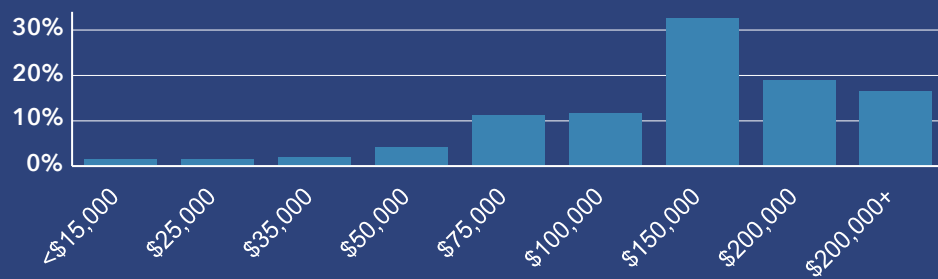

Household Income