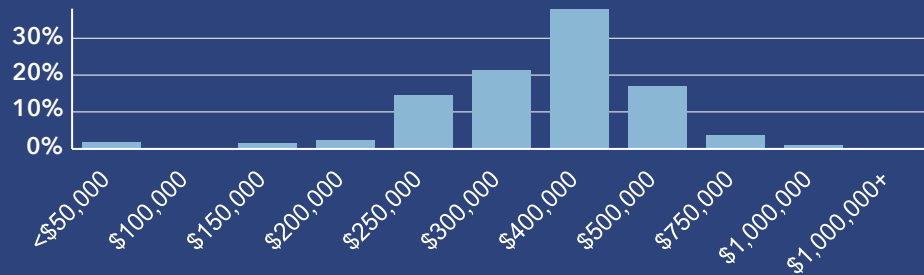

## COMMUNITY SUMMARY

Union City, KY  
 Geography: Place

8,275	2.61%	3.10	34.6	38.5	\$120,753	\$323,971	\$577,520	28.1%	57.4%	14.5%
Population Total	Population Growth	Average HH Size	Diversity Index	Median Age	Median HH Income	Median Home Value	Median Net Worth	Age <18	Age 18-64	Age 65+

9.8%  
Services

14.6%  
Blue Collar

75.5%  
White Collar

Mortgage as Percent of Salary

Age Profile: 5 Year Increments

Home Ownership

Housing: Year Built

Home Value