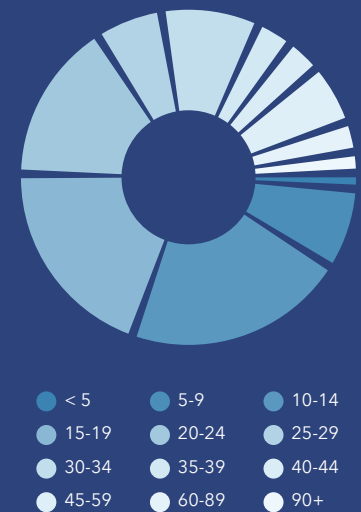

# Community Summary

Florence City, KY  
 Florence City, KY (2127982)  
 Geography: Place

Prepared by Esri

## COMMUNITY SUMMARY

Florence City, KY  
 Geography: Place

33,129	0.83%	2.40	51.1	38.3	\$69,112	\$228,694	\$161,485	22.4%	59.8%	17.8%
Population Total	Population Growth	Average HH Size	Diversity Index	Median Age	Median HH Income	Median Home Value	Median Net Worth	Age <18	Age 18-64	Age 65+

14.7%  
Services

29.8%  
Blue Collar

55.5%  
White Collar

Mortgage as Percent of Salary

Age Profile: 5 Year Increments

Home Ownership

Housing: Year Built

Home Value

Household Income

Educational Attainment

Commute Time: Minutes

Source: This infographic contains data provided by Esri (2024), ACS (2018-2022).

© 2024 Esri

Source: This infographic contains data provided by Esri (2024), ACS (2018-2022).