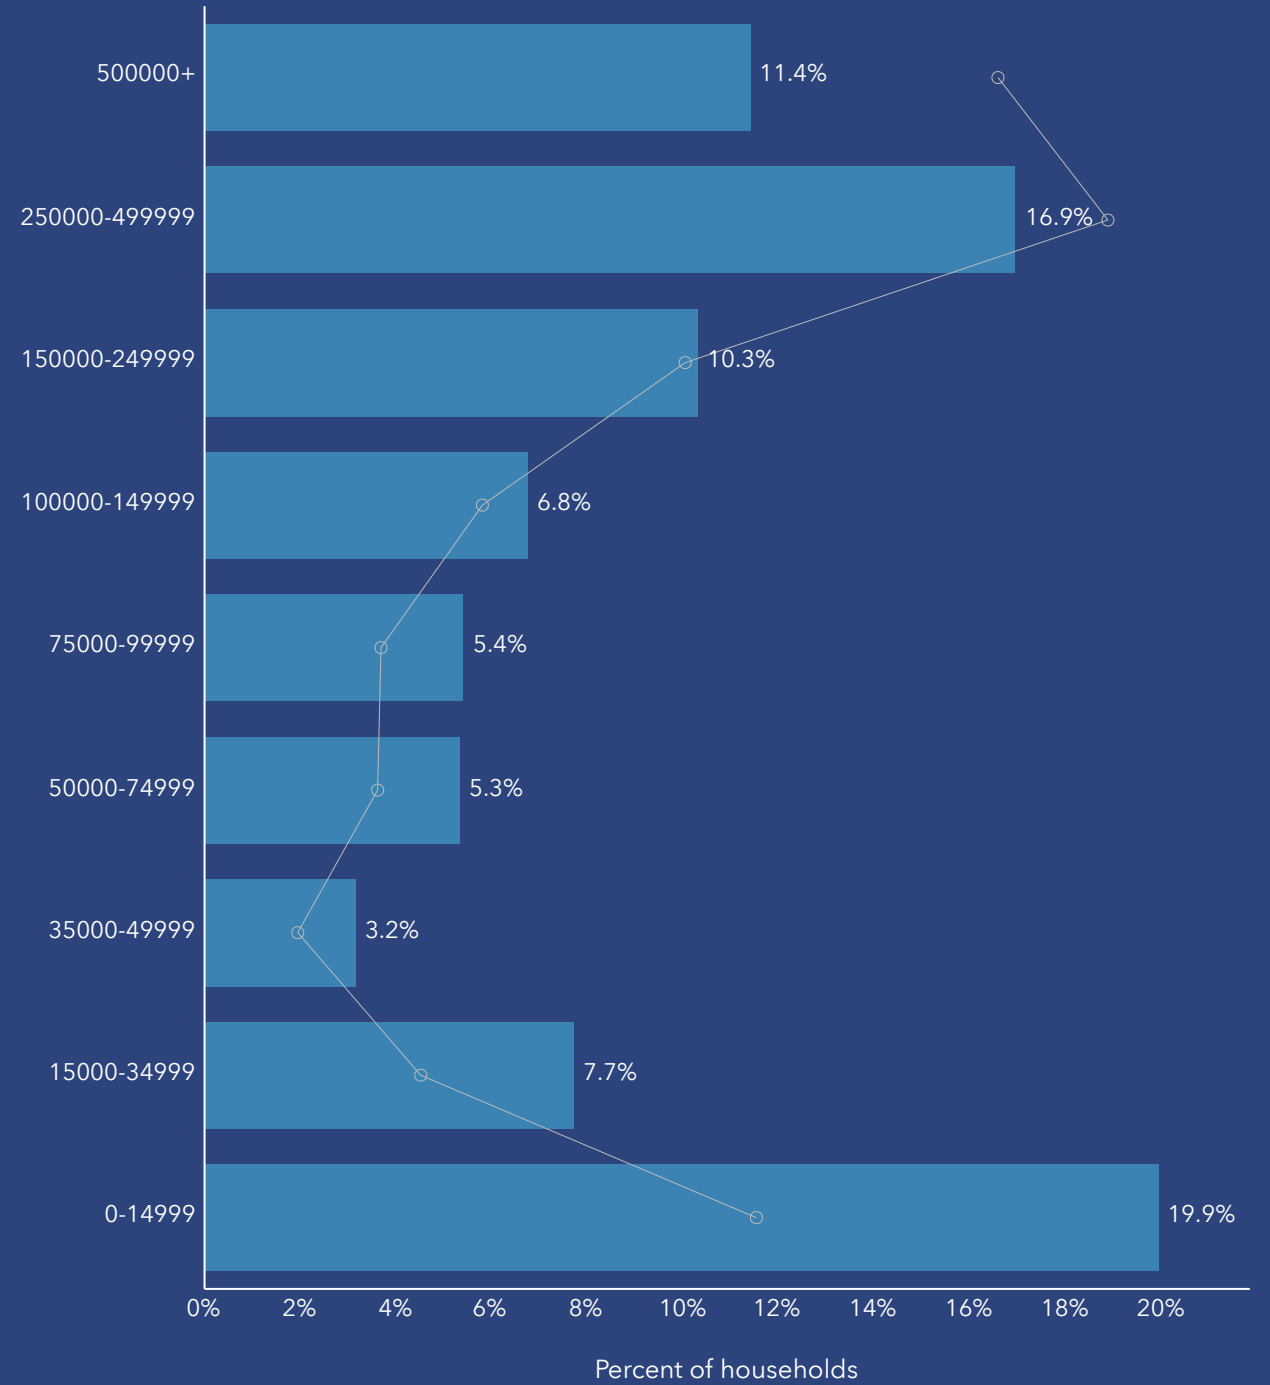

Net Worth (%)

Dots show comparison to
Boone County

Source: This infographic contains data provided by Esri (2024), ACS (2018-2022).