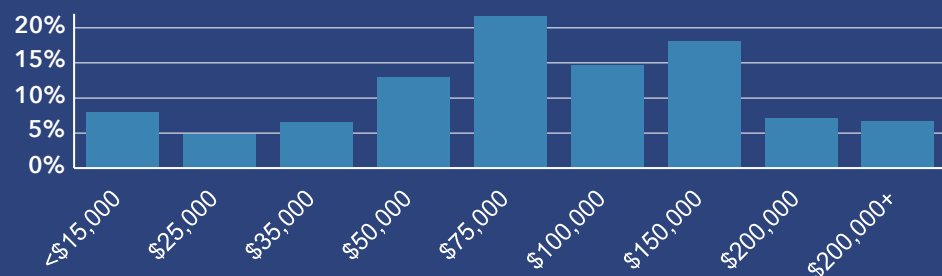

Household Income