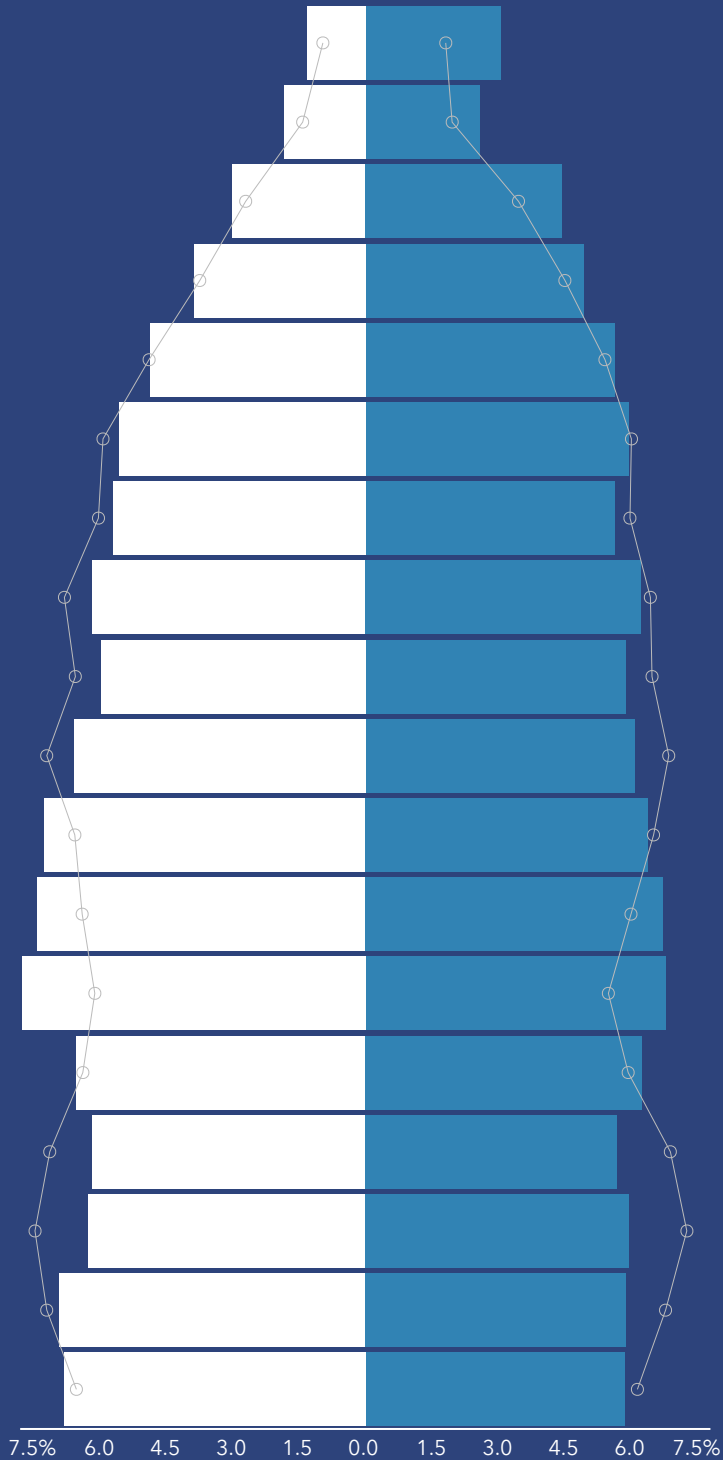

# Community Summary

Florence City, KY  
 Florence City, KY (2127982)  
 Geography: Place

Prepared by Esri

## Age Pyramid

The largest group:  
 2024 Males Age 25-29

The smallest group:  
 2024 Males Age 85+

Dots show comparison to  
 Boone County