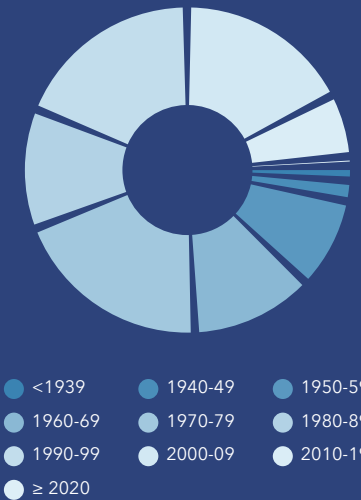

# Community Summary

Florence City, KY  
 Florence City, KY (2127982)  
 Geography: Place

Prepared by Esri

## COMMUNITY SUMMARY

Florence City, KY  
 Geography: Place

33,129	0.83%	2.40	51.1	38.3	\$69,112	\$228,694	\$161,485	22.4%	59.8%	17.8%
Population Total	Population Growth	Average HH Size	Diversity Index	Median Age	Median HH Income	Median Home Value	Median Net Worth	Age <18	Age 18-64	Age 65+

14.7%  
Services

29.8%  
Blue Collar

55.5%  
White Collar

Mortgage as Percent of Salary

Age Profile: 5 Year Increments

Home Ownership

Housing: Year Built

Home Value

Household Income

Educational Attainment

Commute Time: Minutes

Source: This infographic contains data provided by Esri (2024), ACS (2018-2022).

© 2024 Esri

Source: This infographic contains data provided by Esri (2024), ACS (2018-2022).