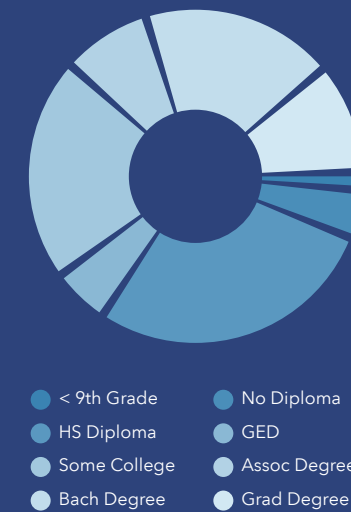

Educational Attainment