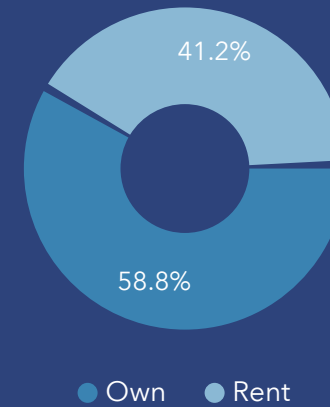

## COMMUNITY SUMMARY

Florence City, KY  
 Geography: Place

33,129	0.83%	2.40	51.1	38.3	\$69,112	\$228,694	\$161,485	22.4%	59.8%	17.8%
Population Total	Population Growth	Average HH Size	Diversity Index	Median Age	Median HH Income	Median Home Value	Median Net Worth	Age <18	Age 18-64	Age 65+

14.7%  
Services

29.8%  
Blue Collar

55.5%  
White Collar

Mortgage as Percent of Salary

Age Profile: 5 Year Increments

Home Ownership

Housing: Year Built

Home Value

Household Income

Educational Attainment

Commute Time: Minutes

Source: This infographic contains data provided by Esri (2024), ACS (2018-2022).

© 2024 Esri

Source: This infographic contains data provided by Esri (2024), ACS (2018-2022).