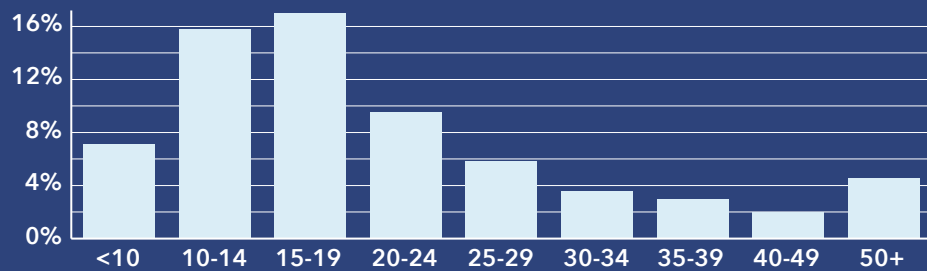

## COMMUNITY SUMMARY

Florence City, KY  
 Geography: Place

33,129	0.83%	2.40	51.1	38.3	\$69,112	\$228,694	\$161,485	22.4%	59.8%	17.8%
Population Total	Population Growth	Average HH Size	Diversity Index	Median Age	Median HH Income	Median Home Value	Median Net Worth	Age <18	Age 18-64	Age 65+

14.7%  
Services

29.8%  
Blue Collar

55.5%  
White Collar

Mortgage as Percent of Salary

Age Profile: 5 Year Increments

Home Ownership

Housing: Year Built

Home Value

Household Income

Educational Attainment

Commute Time: Minutes

Source: This infographic contains data provided by Esri (2024), ACS (2018-2022).

© 2024 Esri

Source: This infographic contains data provided by Esri (2024), ACS (2018-2022).