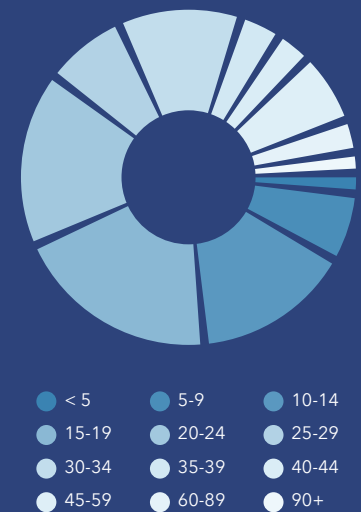

## COMMUNITY SUMMARY

Boone County, KY  
 Geography: County

142,572	1.12%	2.73	39.1	38.1	\$92,216	\$282,138	\$334,345	25.1%	59.5%	15.4%
Population Total	Population Growth	Average HH Size	Diversity Index	Median Age	Median HH Income	Median Home Value	Median Net Worth	Age <18	Age 18-64	Age 65+

12.9%  
Services

23.4%  
Blue Collar

63.7%  
White Collar

Mortgage as Percent of Salary

Age Profile: 5 Year Increments

Home Ownership

Housing: Year Built

Home Value

Household Income

Educational Attainment

Commute Time: Minutes

Dots show comparison to **Kentucky**

Source: This infographic contains data provided by Esri (2024), ACS (2018-2022).

© 2024 Esri

Source: This infographic contains data provided by Esri (2024), ACS (2018-2022).

## Age Pyramid

The largest group:  
 2024 Males Age 10-14

The smallest group:  
 2024 Males Age 85+

Dots show comparison to

Kentucky