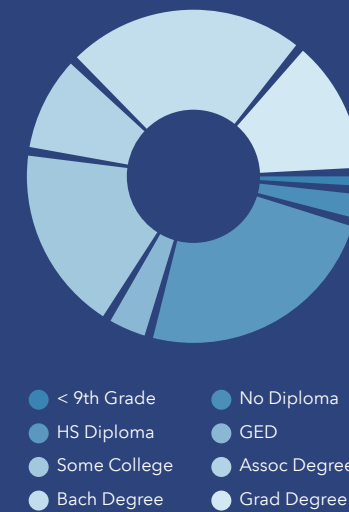

Educational Attainment