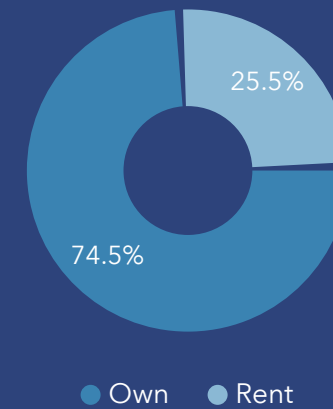

## COMMUNITY SUMMARY

Boone County, KY  
 Geography: County

142,572	1.12%	2.73	39.1	38.1	\$92,216	\$282,138	\$334,345	25.1%	59.5%	15.4%
Population Total	Population Growth	Average HH Size	Diversity Index	Median Age	Median HH Income	Median Home Value	Median Net Worth	Age <18	Age 18-64	Age 65+

12.9%  
Services

23.4%  
Blue Collar

63.7%  
White Collar

Mortgage as Percent of Salary

Age Profile: 5 Year Increments

Home Ownership

Housing: Year Built

Home Value