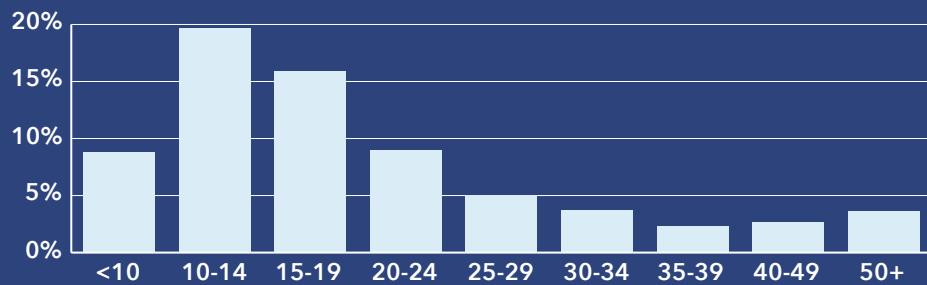

## COMMUNITY SUMMARY

Boone County, KY  
 Geography: County

142,572	1.12%	2.73	39.1	38.1	\$92,216	\$282,138	\$334,345	25.1%	59.5%	15.4%
Population Total	Population Growth	Average HH Size	Diversity Index	Median Age	Median HH Income	Median Home Value	Median Net Worth	Age <18	Age 18-64	Age 65+

12.9%  
Services

23.4%  
Blue Collar

63.7%  
White Collar

Mortgage as Percent of Salary

Age Profile: 5 Year Increments

Home Ownership

Housing: Year Built

Home Value

Household Income

Educational Attainment

Commute Time: Minutes

Dots show comparison to **Kentucky**

Source: This infographic contains data provided by Esri (2024), ACS (2018-2022).

© 2024 Esri

Source: This infographic contains data provided by Esri (2024), ACS (2018-2022).

## Age Pyramid

The largest group:  
 2024 Males Age 10-14

The smallest group:  
 2024 Males Age 85+

Dots show comparison to

Kentucky