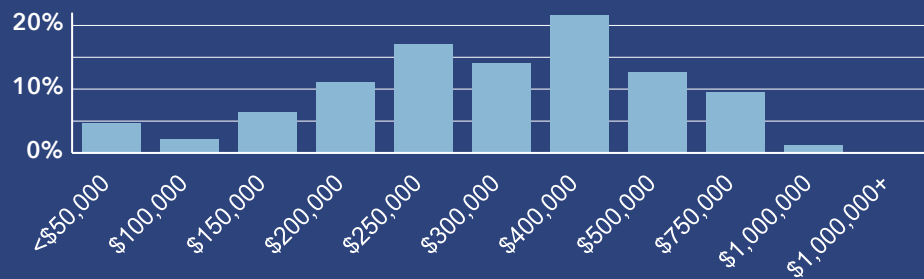

## COMMUNITY SUMMARY

Boone County, KY  
 Geography: County

142,572	1.12%	2.73	39.1	38.1	\$92,216	\$282,138	\$334,345	25.1%	59.5%	15.4%
Population Total	Population Growth	Average HH Size	Diversity Index	Median Age	Median HH Income	Median Home Value	Median Net Worth	Age <18	Age 18-64	Age 65+

12.9%  
Services

23.4%  
Blue Collar

63.7%  
White Collar

Mortgage as Percent of Salary

Age Profile: 5 Year Increments

Home Ownership

Housing: Year Built

Home Value