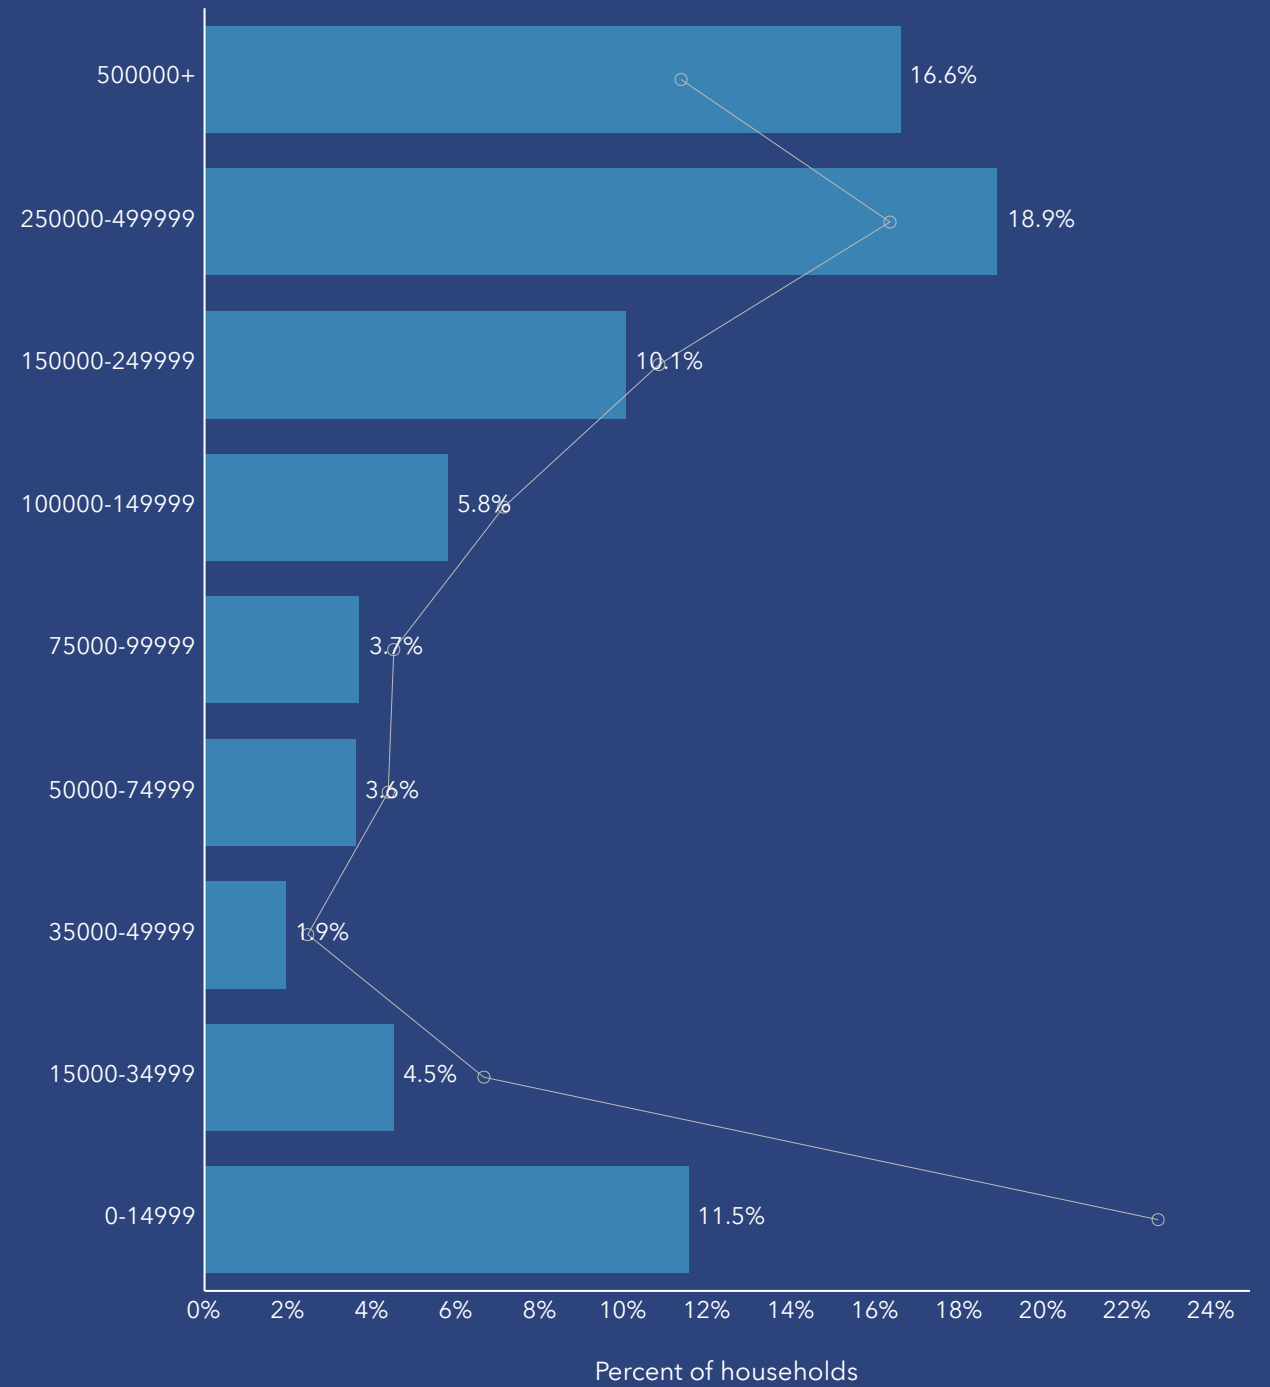

Net Worth (%)

Percent of households

Dots show comparison to

Kentucky

Source: This infographic contains data provided by Esri (2024), ACS (2018-2022).