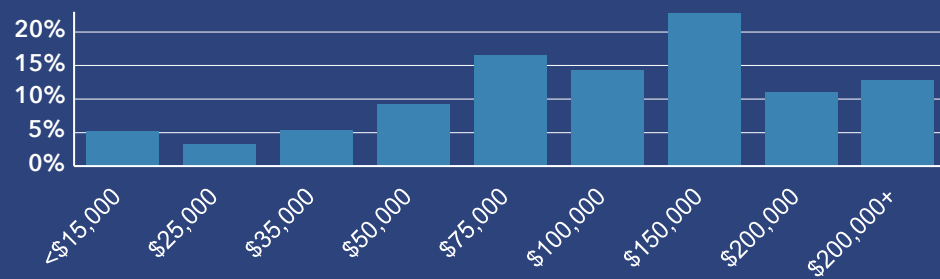

Household Income