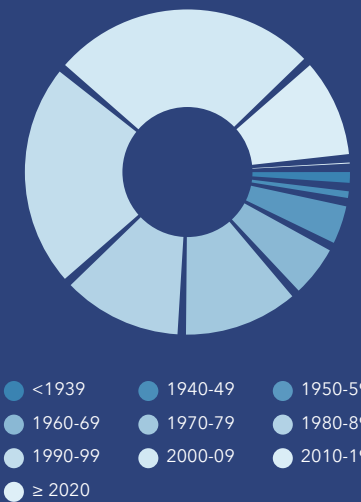

## COMMUNITY SUMMARY

Boone County, KY  
 Geography: County

142,572	1.12%	2.73	39.1	38.1	\$92,216	\$282,138	\$334,345	25.1%	59.5%	15.4%
Population Total	Population Growth	Average HH Size	Diversity Index	Median Age	Median HH Income	Median Home Value	Median Net Worth	Age <18	Age 18-64	Age 65+

12.9%  
Services

23.4%  
Blue Collar

63.7%  
White Collar

Mortgage as Percent of Salary

Age Profile: 5 Year Increments

Home Ownership

Housing: Year Built

Home Value

Household Income

Educational Attainment

Commute Time: Minutes

Dots show comparison to **Kentucky**

Source: This infographic contains data provided by Esri (2024), ACS (2018-2022).

© 2024 Esri

Source: This infographic contains data provided by Esri (2024), ACS (2018-2022).

## Age Pyramid

The largest group:  
 2024 Males Age 10-14

The smallest group:  
 2024 Males Age 85+

Dots show comparison to

Kentucky