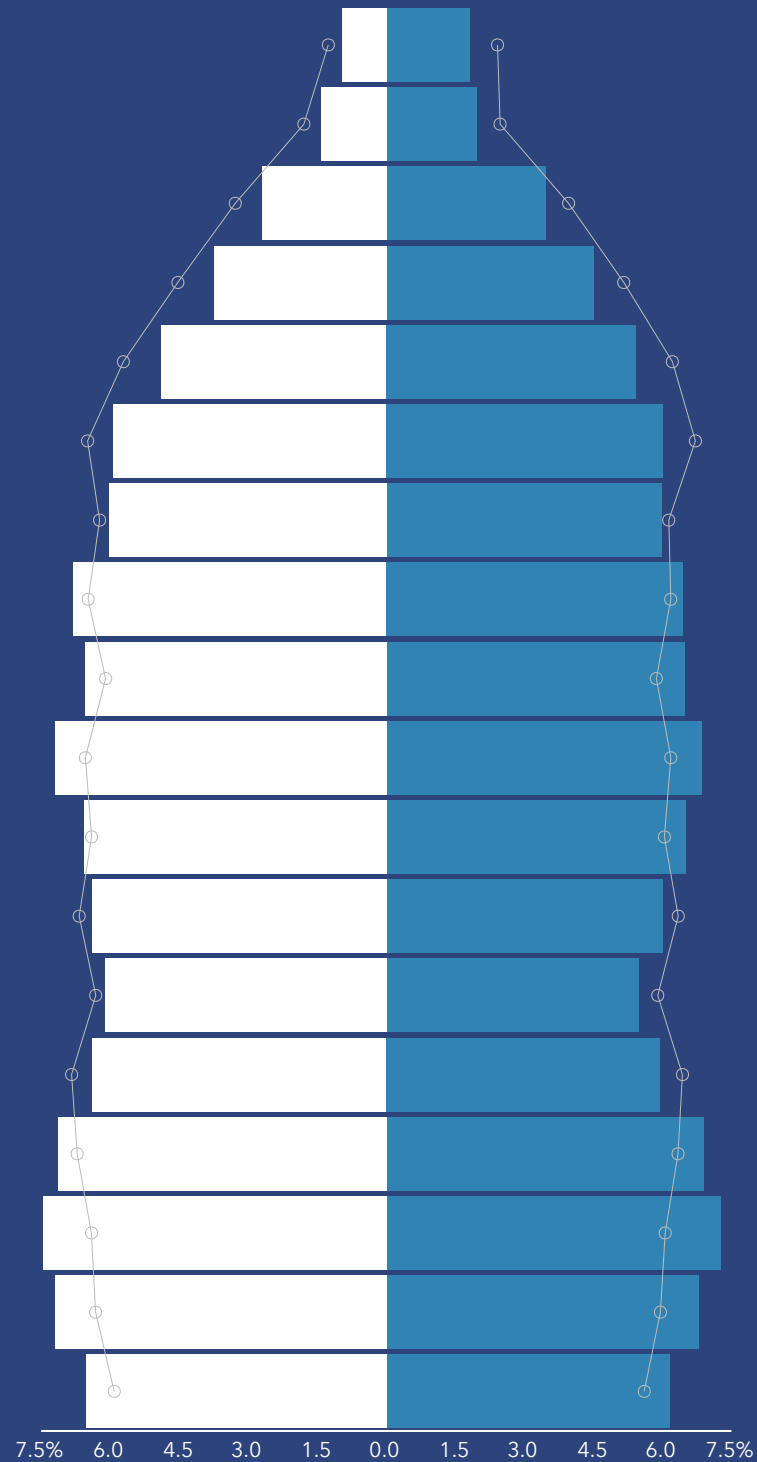

Household Income

Educational Attainment

Commute Time: Minutes

Dots show comparison to **Kentucky**

Source: This infographic contains data provided by Esri (2024), ACS (2018-2022).

© 2024 Esri

Source: This infographic contains data provided by Esri (2024), ACS (2018-2022).

## Age Pyramid

The largest group:  
 2024 Males Age 10-14

The smallest group:  
 2024 Males Age 85+

Dots show comparison to

Kentucky